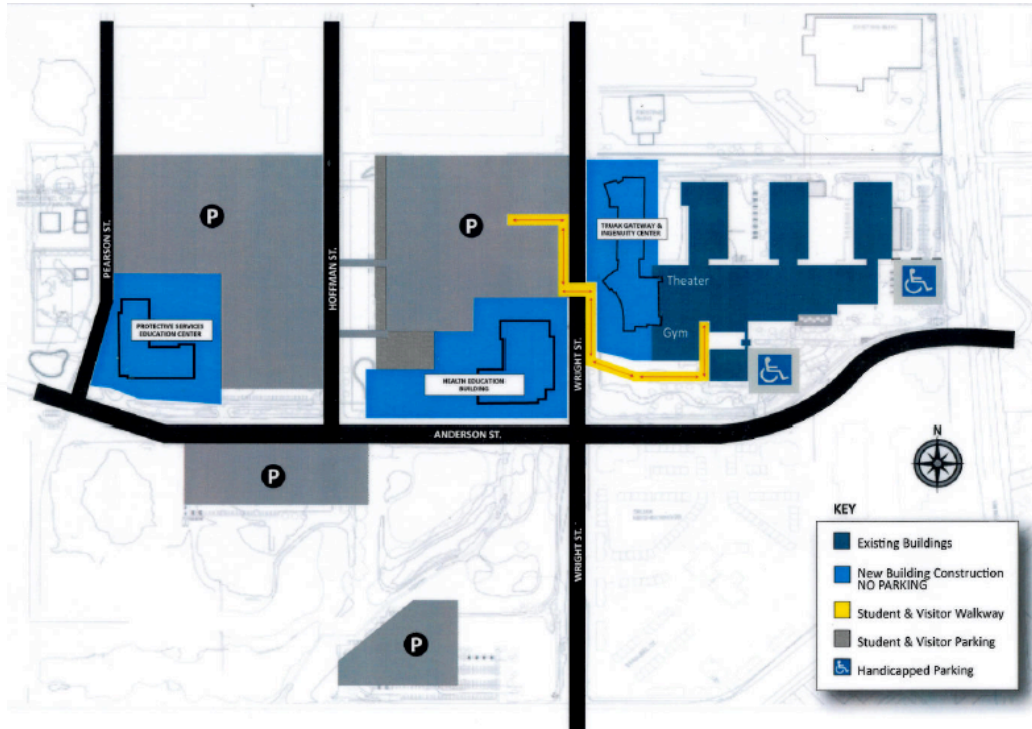

VISITOR PARKING PERMIT

Display permit on dash for Public Safety Department

**PARK
IN**

VISITOR PARKING

IF YOU PARK IN THE GATED VISITOR LOT, ENTER ACCESS CODE USING KEY PAD TO OPEN GATE. TO LEAVE, DRIVE UP TO EXIT GATE AND IT WILL OPEN AUTOMATICALLY. IF THERE ARE NO SPACES AVAILABLE PLEASE PARK IN THE STUDENT LOT.

**Date: May 16, 2013
Time: 11am-1:30pm**

**Event: Institute of Electronic
and Electrical Engineers
Contact: Tom Kaminski**

Failure to display permit properly and park in designated area subjects you to a parking citation